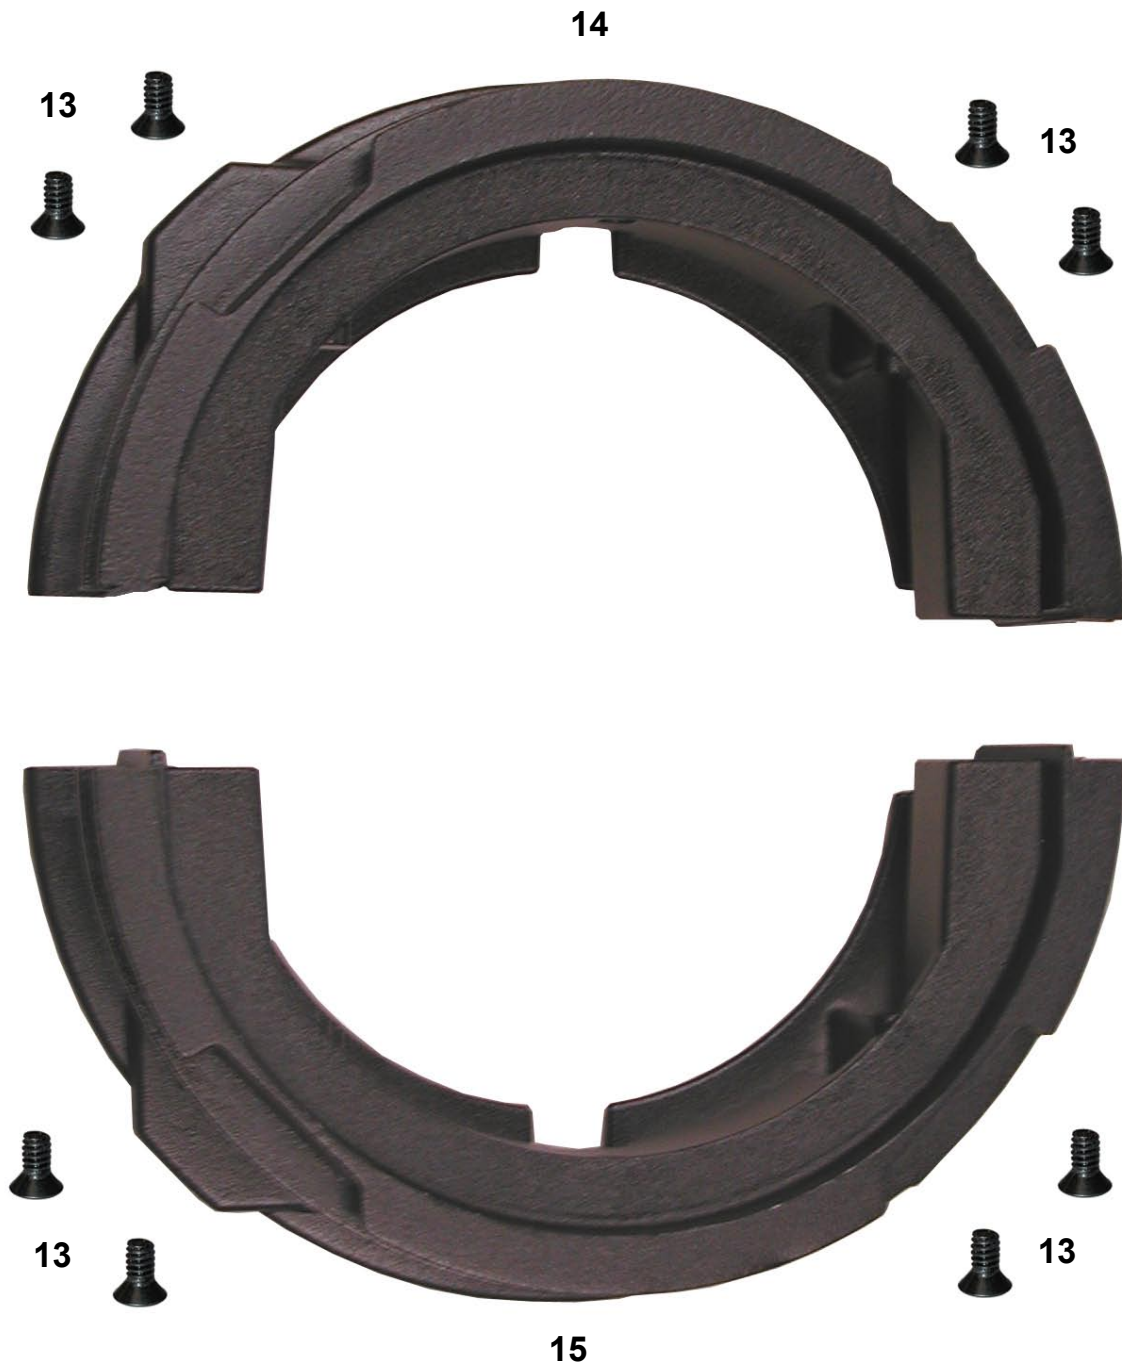

PARTS DIAGRAM FOR SX4® LENS BARREL REAR

Catalog #TS6200

- 13 ZPTSSX-22** 10-24 x 3/8" Front and Rear Barrel Screw
- 14 ZPTSSX-23** Barrel Top Rear
- 15 ZPTSSX-24** Barrel Bottom Rear